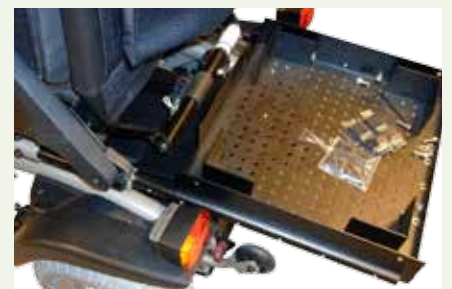

# AN INNOVATIVE MULTIFUNCTIONAL POWER CHAIR

THE NETTI MOBILE SETS COMPLETELY  
NEW STANDARDS FOR COMFORT IN POWERED WHEELCHAIRS:

- Netti Seating Solution for comfortable, healthy and stable seating
- Optimal solutions used on other Netti wheelchairs including ergonomical backrests and adjustable foot supports and extension pieces
- A full range of motorized seat functions
- Control systems: Dynamic Shark and DX2
- Compact and highly maneuverable
- Easy to drive

# INTRODUCING THE NETTI MOBILE INTUITIVE

NETTI MOBILE INTUITIVE SETS THE STANDARD FOR ATTENDANT CONTROLLED POWER CHAIRS: JUST LIKE PUSHING A MANUAL CHAIR EXCEPT WITHOUT THE EFFORT.

- Automatic speed adjustment
- Easy to operate
- No joystick to maneuver
- Ergonomic design
- Fully adjustable for comfortable driving