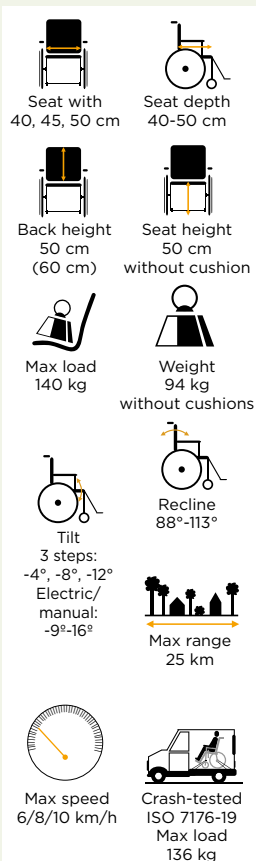

AN INNOVATIVE MULTIFUNCTIONAL POWER CHAIR

THE NETTI MOBILE SETS COMPLETELY
NEW STANDARDS FOR COMFORT IN POWERED WHEELCHAIRS:

- Netti Seating Solution for comfortable, healthy and stable seating
- Optimal solutions used on other Netti wheelchairs including ergonomical backrests and adjustable foot supports and extension pieces
- A full range of motorized seat functions
- Control systems: Dynamic Shark and DX2
- Compact and highly maneuverable
- Easy to drive

PERSONALIZATION

Netti Mobile is highly adaptable to meet the needs of a very wide range of people including those with reduced mobility, people who need help with movement or people with cognitive difficulties.

Please don't hesitate to contact us for advice in choosing the right solution.

UNIVERSAL DEVICE RACK

With adjustable mounting for the secure attachment of a wide range of devices including oxygen concentrators, saliva suction devices.